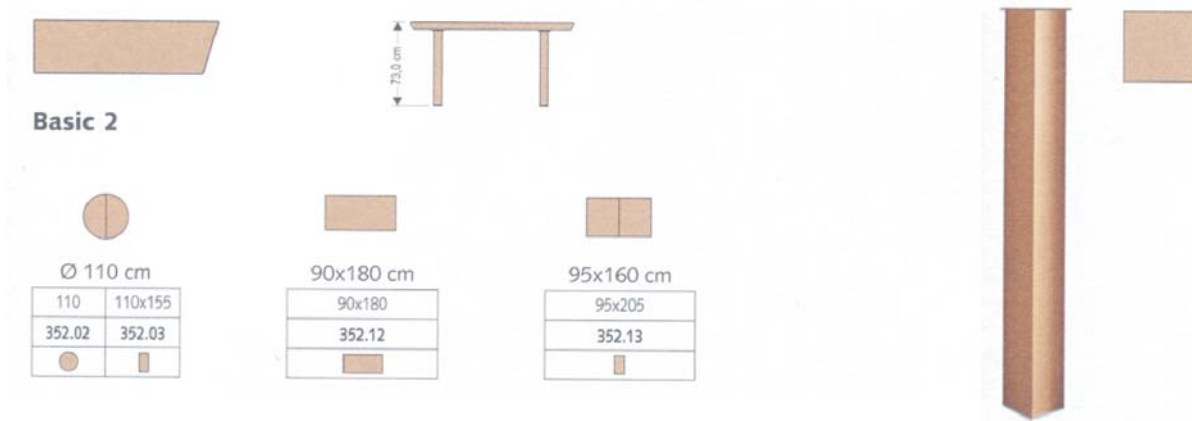

PCS 13 beech

PCS 15 beech

PCS 18 oak

PCS 35 beech

PCS 12 oak

PCS 52 oak